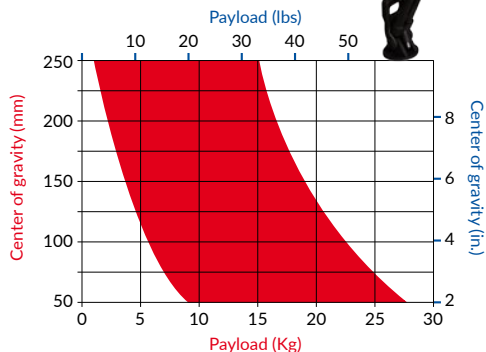

# FOCUS 22 ✓

The new **FOCUS 22** can space between 3 to 22 Kg (6.6 lbs to 49 lbs) camera payloads and combines the precision of the **CARTONI** patented labyrinth Fluid module with an exceptionally wide range of perfect counterbalance.

## SPECIFICATIONS

Max Payload capacity	<b>22 Kg</b>	<b>49 lbs</b>
Weight	<b>3,9 Kg</b>	<b>8.6 lbs</b>
Bowl diameter	<b>100mm</b>	
Tilt range	<b>± 90°</b>	
Pan range	<b>360°</b>	
Counterbalance	<b>Continuous</b>	
Fluid Drag	<b>Continuous</b>	
Camera attachment	<b>Euro-style quick release</b>	
Temperature range	<b>-40°/+60° C</b>	<b>-40°/+140° F</b>