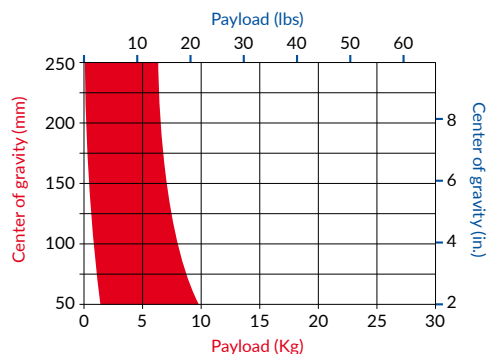

# FOCUS 8 ✓

The **FOCUS 8** is one of the best weight-to-payload ratios in the industry although extremely compact and ultra lightweight it carries all the professional features of a CARTONI Fluid Head.

The patented Fluid drag and counterbalance of 0 to 8 kg (0 - 17.7 lbs) delivers an exceptional response at all angles and at all speeds.

Its portability, easy setup, innovative sliding camera plate - compatible with Sachtler Ace and Manfrotto sliding plates - makes it a very easy companion to the mirrorless and DSLR shooter and ideal for news operations.

## SPECIFICATIONS

Max Payload capacity	<b>8,0 Kg</b>	<b>17.7 lbs</b>
Weight	<b>1,8 Kg</b>	<b>4.0 lbs</b>
Bowl diameter	<b>75mm</b>	
Tilt range	<b>± 90°</b>	
Pan range	<b>360°</b>	
Counterbalance	<b>Continuous</b>	
Fluid Drag	<b>Continuous</b>	
Camera attachment	<b>Sliding plate</b>	
Temperature range	<b>-40°/+60° C</b>	<b>-40°/+140° F</b>